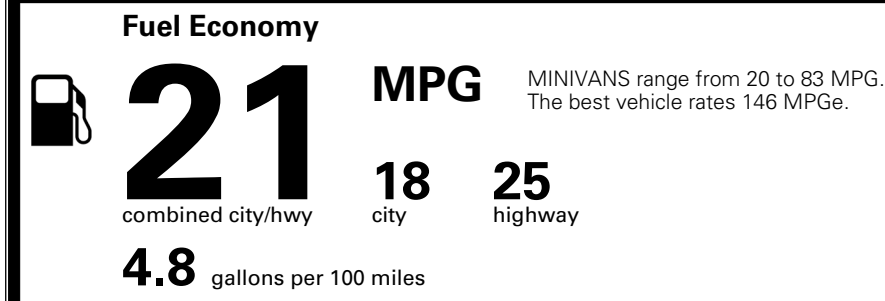

MSRP INCLUDING OPTIONS \$ 42,370.00

INLAND FREIGHT AND HANDLING \$ 1,545.00

TOTAL MANUFACTURER'S SUGGESTED RETAIL PRICE ▶ \$ 43,915.00

TOTAL ADDITIONAL WEIGHT: 11.4

*Additional terms and conditions apply.
 **Kia Connect may be currently unavailable for some Model Year 2022 and newer vehicles sold or purchased in Massachusetts; please see owners.kia.com for more information.
 NOTE: When you purchase this vehicle, Kia America, Inc. collects personal information you provide to the dealership. For information on our collection and use of personal information and your rights, please see our Privacy Policy on www.kia.com.

EPA DOT Fuel Economy and Environment

Gasoline Vehicle

You spend \$3,250 more in fuel costs over 5 years compared to the average new vehicle.

Annual fuel cost \$2,350

Actual results will vary for many reasons, including driving conditions and how you drive and maintain your vehicle. The average new vehicle gets 29 MPG and costs \$8,500 to fuel over 5 years. Cost estimates are based on 15,000 miles per year at \$ 3.30 per gallon. MPGe is miles per gasoline gallon equivalent. Vehicle emissions are a significant cause of climate change and smog.