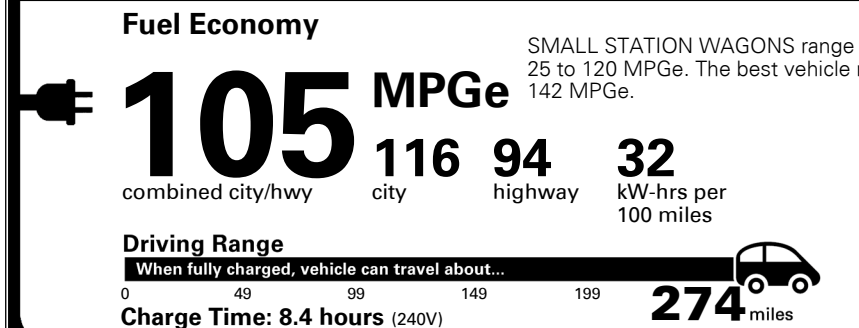

EXTERIOR

19" Alloy Wheels w/ Black Finish
LED Headlamps w/ Auto Light Control
Rear Privacy Glass and Rear Spoiler
Power Folding Heated Outside Mirrors w/ Turn Signals
Towing Package Pre-Wiring

WARRANTY

10 Year/100,000 Mile Limited Powertrain Warranty
10 Year/100,000 Mile Limited Battery Warranty
5 Year/60,000 Mile Limited Basic Warranty
5 Year/60,000 Mile Roadside Assistance

MANUFACTURER'S SUGGESTED RETAIL PRICE ▶

$ 50,900.00

COMPARE WIND AWD FEATURES

Added to/in place of standard WIND RWD features
- 274mi All-Electric Range
- 239 kW Electric Motor (320hp w/ 446 lb-ft Torque)
- Dual-Motor e-AWD (All-Wheel Drive)
- Heat Pump
- Heated Steering Wheel

Included
Included
Included
Included
Included

ADDITIONAL INSTALLED EQUIPMENT: (In addition to or in place of standard features)

Wind Technology Package
- Surround View Monitor
- Remote Smart Parking Assist
- Blind-Spot View Monitor
- Parking Collision-Avoidance Assist - Reverse
Carpeted Floor Mats
Illuminated Scuff Plates

$1,500.00

$170.00
$325.00

MSRP INCLUDING OPTIONS

$ 52,895.00

INLAND FREIGHT AND HANDLING

$ 1,255.00

TOTAL MANUFACTURER'S SUGGESTED RETAIL PRICE ▶

$ 54,150.00

TOTAL ADDITIONAL WEIGHT: 8.8

EPA DOT Fuel Economy and Environment

Electric Vehicle

You save $3,500
in fuel costs over 5 years compared to the average new vehicle.

Annual fuel cost $600