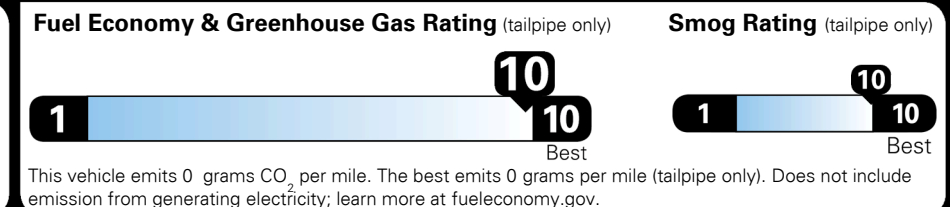

Actual results will vary for many reasons, including driving conditions and how you drive and maintain your vehicle. The average new vehicle gets 27 MPG and costs $6,500 to fuel over 5 years. Cost estimates are based on 15,000 miles per year at $0.13 per kW-hr. MPGe is miles per gasoline gallon equivalent. Vehicle emissions are a significant cause of global warming and smog.

fuelconomy.gov

Calculate personalized estimates and compare vehicles

GOVERNMENT 5-STAR SAFETY RATINGS

Overall Vehicle Score	Not Rated	
Based on the combined rating of frontal, side and rollover. Should ONLY be compared to other vehicles of similar size and weight.		
Frontal Crash	Driver	Not Rated
	Passenger	Not Rated
Based on the risk of injury in a frontal impact. Should ONLY be compared to other vehicles of similar size and weight.		
Side Crash	Front seat	Not Rated
	Rear seat	Not Rated
Star ratings based on the risk of injury in a side impact.		
Rollover	Not Rated	
Star ratings based on the risk of rollover in a single-vehicle crash.		

Star ratings range from 1 to 5 stars (★★★★★) with 5 being the highest.
Source: National Highway Traffic Safety Administration (NHTSA).
www.safercar.gov or 1-888-327-4236

Manufacturer's suggested retail price includes Manufacturer's recommended pre-delivery service. License and title fees, state and local taxes and other dealer installed options and accessories are not included in the manufacturer's suggested retail price.

PARTS CONTENT INFORMATION

FOR VEHICLES IN THIS CAR LINE U.S./CANADIAN PARTS CONTENT: 0 %

MAJOR SOURCES OF FOREIGN PARTS: KOREA: 95%

NOTE: PARTS CONTENT DOES NOT INCLUDE FINAL ASSEMBLY, DISTRIBUTION, OR OTHER NON-PARTS COSTS.

FOR THIS VEHICLE FINAL ASSEMBLY POINT: HWASUNG, KOREA

COUNTRY OF ORIGIN
ENGINE: KOREA
TRANSMISSION: KOREA

*Ask dealer for details.
**Kia Connect may be currently unavailable for Model Year 2022 and newer vehicles sold or purchased in Massachusetts; please see owners.kia.com for updates on availability.
NOTE: When you purchase this vehicle, Kia America, Inc. collects personal information you provide to the dealership. For information on our collection and use of personal information and your rights, please see our Privacy Policy on www.kia.com.