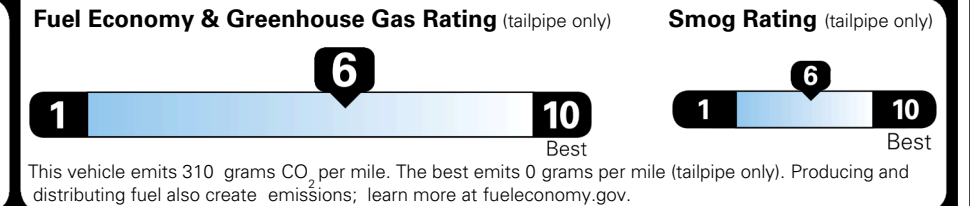

TOTAL ADDITIONAL WEIGHT: 8.7

\$ 28,490.00

Included
 Included
 Included
 Included
 Included
 Included
 Included
 Included
 Included
 Included
 Included

\$200.00
 \$350.00

\$ 29,040.00

\$ 1,245.00

\$ 30,285.00

EPA DOT Fuel Economy and Environment

Gasoline Vehicle

You save \$0
 in fuel costs over 5 years compared to the average new vehicle.

Annual fuel cost
\$1,700

Actual results will vary for many reasons, including driving conditions and how you drive and maintain your vehicle. The average new vehicle gets 29 MPG and costs \$8,500 to fuel over 5 years. Cost estimates are based on 15,000 miles per year at \$ 3.30 per gallon. MPGe is miles per gasoline gallon equivalent. Vehicle emissions are a significant cause of climate change and smog.