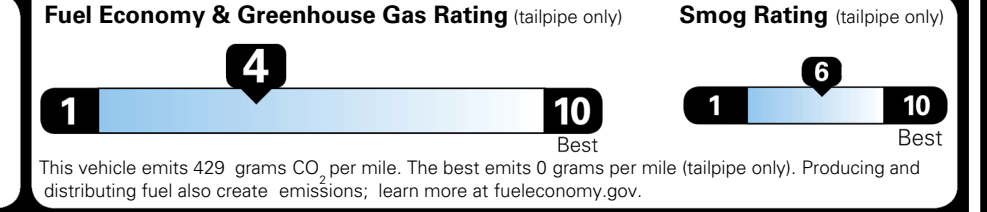

Actual results will vary for many reasons, including driving conditions and how you drive and maintain your vehicle. The average new vehicle gets 29 MPG and costs $8,000 to fuel over 5 years. Cost estimates are based on 15,000 miles per year at $ 3.10 per gallon. MPGe is miles per gasoline gallon equivalent. Vehicle emissions are a significant cause of climate change and smog.

fueleconomy.gov

Calculate personalized estimates and compare vehicles

GOVERNMENT 5-STAR SAFETY RATINGS

Overall Vehicle Score		Not Rated
Based on the combined rating of frontal, side and rollover. Should ONLY be compared to other vehicles of similar size and weight.		
Frontal	Driver	Not Rated
Crash	Passenger	Not Rated
Based on the risk of injury in a frontal impact. Should ONLY be compared to other vehicles of similar size and weight.		
Side	Front seat	Not Rated
Crash	Rear seat	Not Rated
Star ratings based on the risk of injury in a side impact.		
Rollover		Not Rated
Star ratings based on the risk of rollover in a single-vehicle crash.		

Star ratings range from 1 to 5 stars (★★★★★) with 5 being the highest.
Source: National Highway Traffic Safety Administration (NHTSA).
www.safercar.gov or 1-888-327-4236

Manufacturer's suggested retail price includes Manufacturer's recommended pre-delivery service. License and title fees, state and local taxes and other dealer installed options and accessories are not included in the manufacturer's suggested retail price.

PARTS CONTENT INFORMATION

FOR VEHICLES IN THIS CAR LINE U.S./CANADIAN PARTS CONTENT: 50 %

MAJOR SOURCES OF FOREIGN PARTS: KOREA: 35%

NOTE: PARTS CONTENT DOES NOT INCLUDE FINAL ASSEMBLY, DISTRIBUTION, OR OTHER NON-PARTS COSTS.

FOR THIS VEHICLE FINAL ASSEMBLY POINT: WEST POINT, GA, USA

COUNTRY OF ORIGIN ENGINE (MOTOR): KOREA
TRANSMISSION: USA