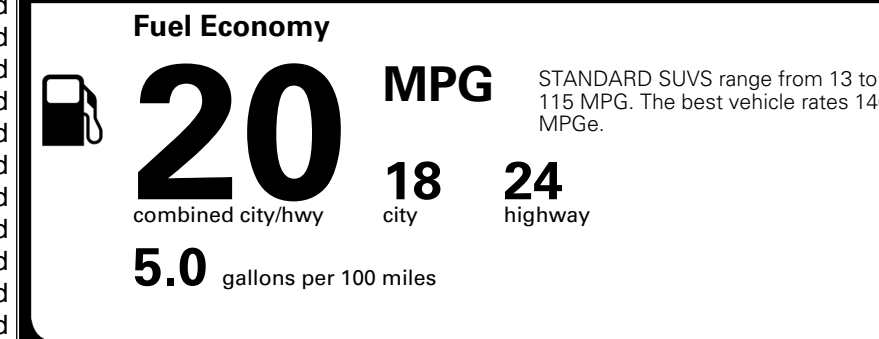

EPA DOT Fuel Economy and Environment

Gasoline Vehicle

You spend $3,500 more in fuel costs over 5 years compared to the average new vehicle.

Annual fuel cost $2,300